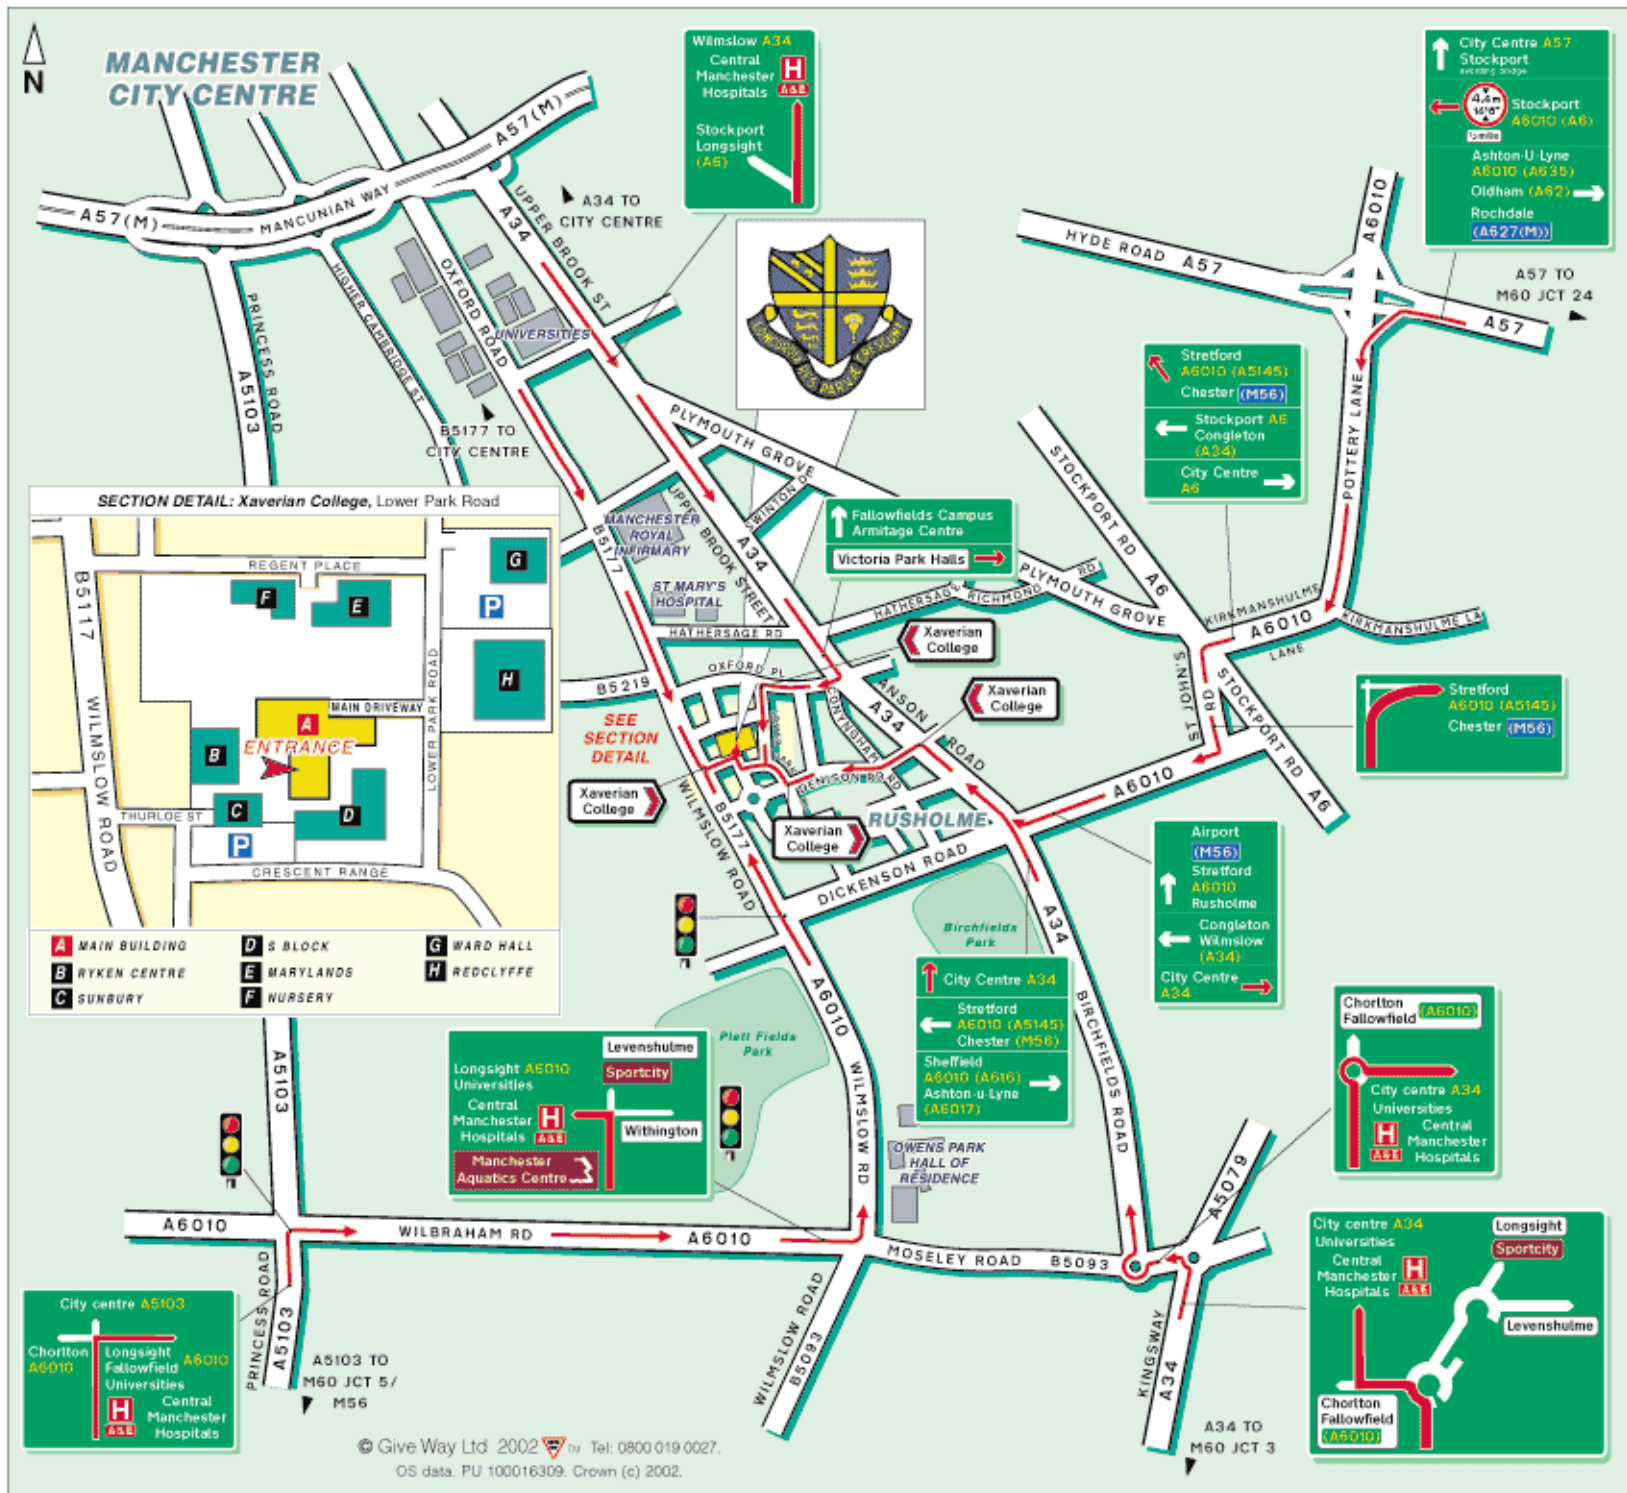

By Bus,

Approximately 20 minutes from Piccadilly to Wilmslow Road on bus numbers 40, 41, 42, 42A, 42B, 43, 43A, 44, 45, 45A, 46, 47, 48, 141, 142, 143, 157.

Bus Routes to Xaverian

- 14 – Flixton – Urmston – Lostock – Stretford – Firwood – Moss Side – Rusholme (Moss Lane East)
- 15 – Flixton – Davyhulme – Urmston - Stretford – Firwood – Moss Side – Rusholme (Moss Lane East)
- 16, 16A – Altrincham – Ashton upon Mersey – Sale – Stretford – Chorlton – Moss Side – Rusholme (Moss Lane East)
- 40 – East Didsbury – Burnage – Fallowfield – Owen’s Park – Rusholme (Wilmslow Road)
- 41 – Altrincham – Sale - Sale Moor – Northenden – West Didsbury – Withington – Fallowfield – Rusholme (Wilmslow Road)
- 42 – East Didsbury – Didsbury – Withington – Fallowfield – Owen’s Park – Rusholme (Wilmslow Road)
- 42A – Didsbury– Withington – Fallowfield – Owen’s Park – Rusholme (Wilmslow Road)
- 42B – East Didsbury – Didsbury – Withington – Fallowfield – Owen’s Park – Rusholme (Wilmslow Road)
- 43, 43A – Manchester Airport – Wythenshawe – Northenden – West Didsbury – Withington – Fallowfield – Rusholme (Wilmslow Road)
- 44 – Wythenshawe – Gatley – Northenden – West Didsbury – Withington – Fallowfield – Rusholme (Wilmslow Road)
- 45 – Heald Green – Gatley – Cheadle – East Didsbury – Burnage – Fallowfield – Rusholme (Wilmslow Road)
- 45A – Manchester Airport – Gatley – Cheadle – Didsbury – Withington – Fallowfield – Rusholme (Wilmslow Road)
- 46, 47 – Manchester - Hulme - Whalley Range - Chorlton - Withington - Fallowfield - Rusholme (Wilmslow Road)
- 48 – Northenden – West Didsbury – Withington – Fallowfield – Rusholme (Wilmslow Road)
- 50 – East Didsbury – Burnage – Rusholme (Anson Road)
- 53 – Old Trafford – Brook’s Bar – Moss Side – Rusholme (Moss Lane East & Wilmslow Road) – Belle Vue – Gorton – Beswick – Cheetham Hill
- 54 – Trafford Centre – Salford Quays – Hulme – Rusholme (Wilmslow Road) – Belle Vue – Gorton – Beswick – Cheetham
- 111 – Southern Cemetery – West Didsbury – Withington – Fallowfield – Moss Side – Rusholme (Moss Lane East)
- 130 – Macclesfield – Alderley Edge – Wilmslow –Heald Green – Cheadle Hulme – Cheadle – East Didsbury – Burnage – Rusholme (Anson Road)
- 141 – Fallowfield – Owen’s Park - Rusholme (Wilmslow Road)
- 142 – Didsbury– Withington – Fallowfield – Owen’s Park – Rusholme (Wilmslow Road)
- 143 – Withington – Fallowfield – Owen’s Park – Rusholme (Wilmslow Road)
- 157 – Woodford – Bramhall – Cheadle Hulme – Cheadle – East Didsbury – Withington – Fallowfield – Owen’s Park – Rusholme (Wilmslow Road)